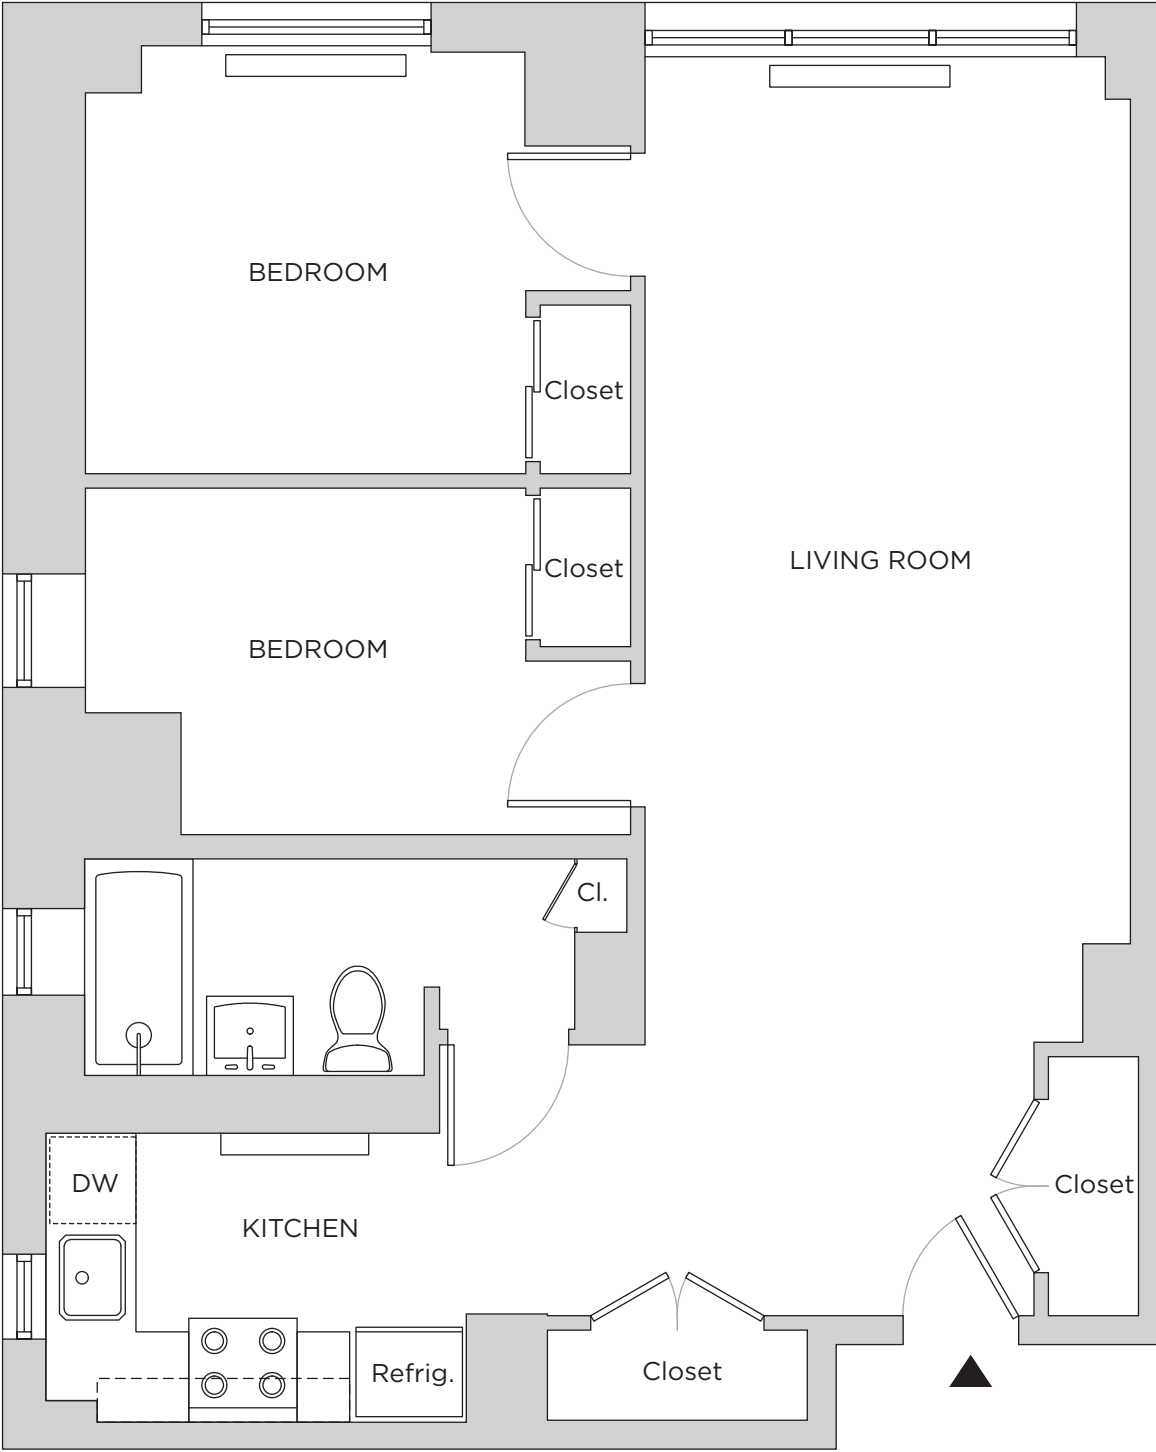

# RESIDENCE 7K

2 BEDROOMS/1 BATHROOM

Size: 798 SF

## LANE TOWERS

Redefining Living in Forest Hills

EXCLUSIVE SALES AGENT:  
NU-PLACE REALTY

All dimensions are approximate and subject to field variation.  
Some floor plan configurations vary slightly on each floor.