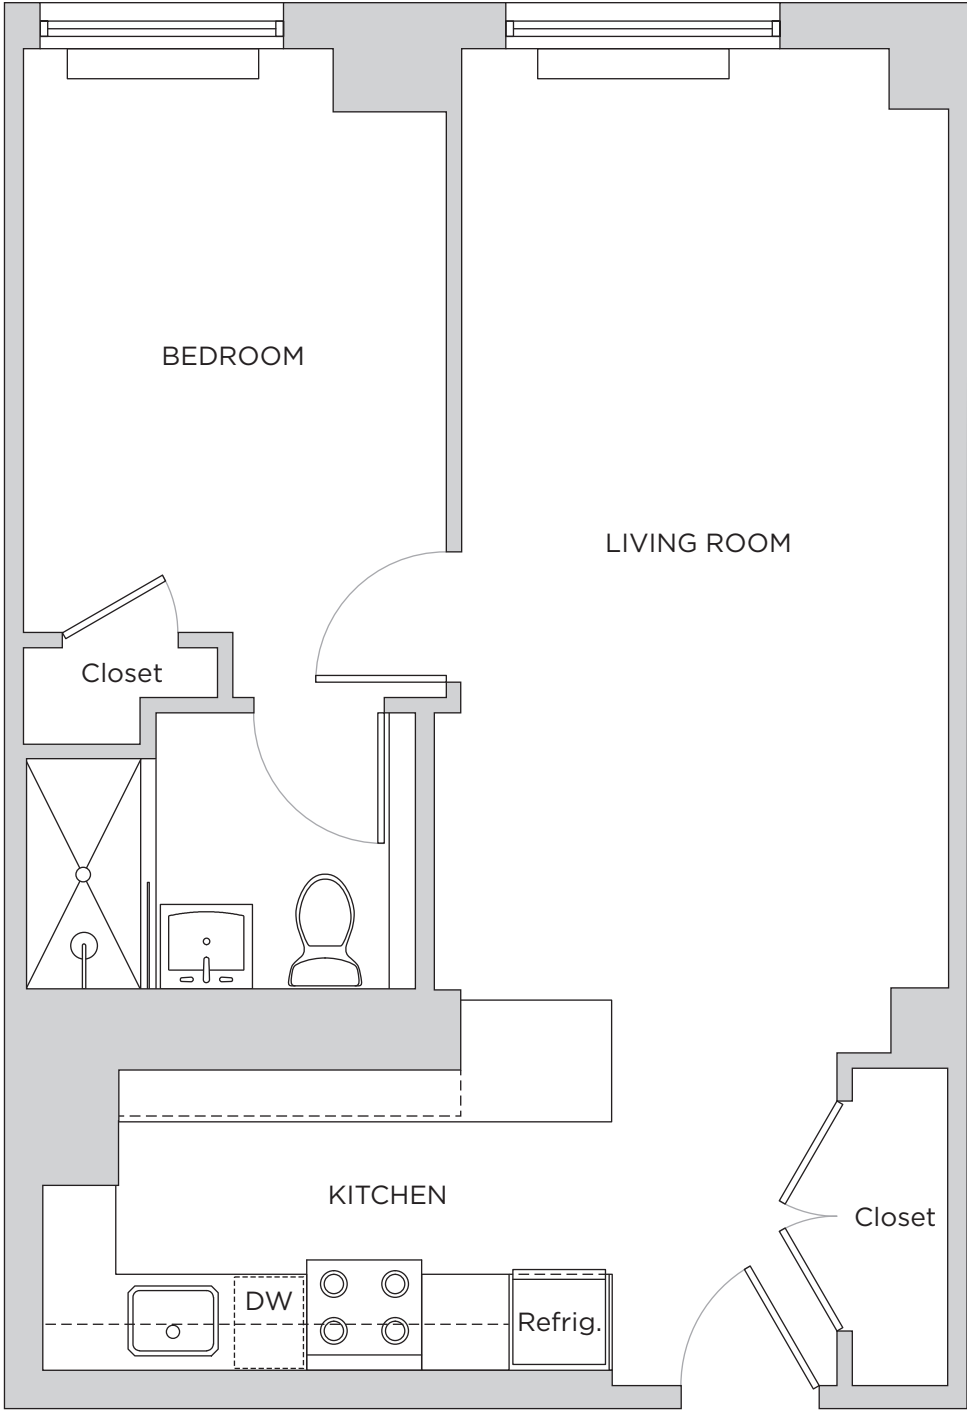

RESIDENCE 7M

1 BEDROOM/1 BATHROOM

Size: 583 SF

LANE TOWERS

Redefining Living in Forest Hills

EXCLUSIVE SALES AGENT:
NU-PLACE REALTY

All dimensions are approximate and subject to field variation.
Some floor plan configurations vary slightly on each floor.