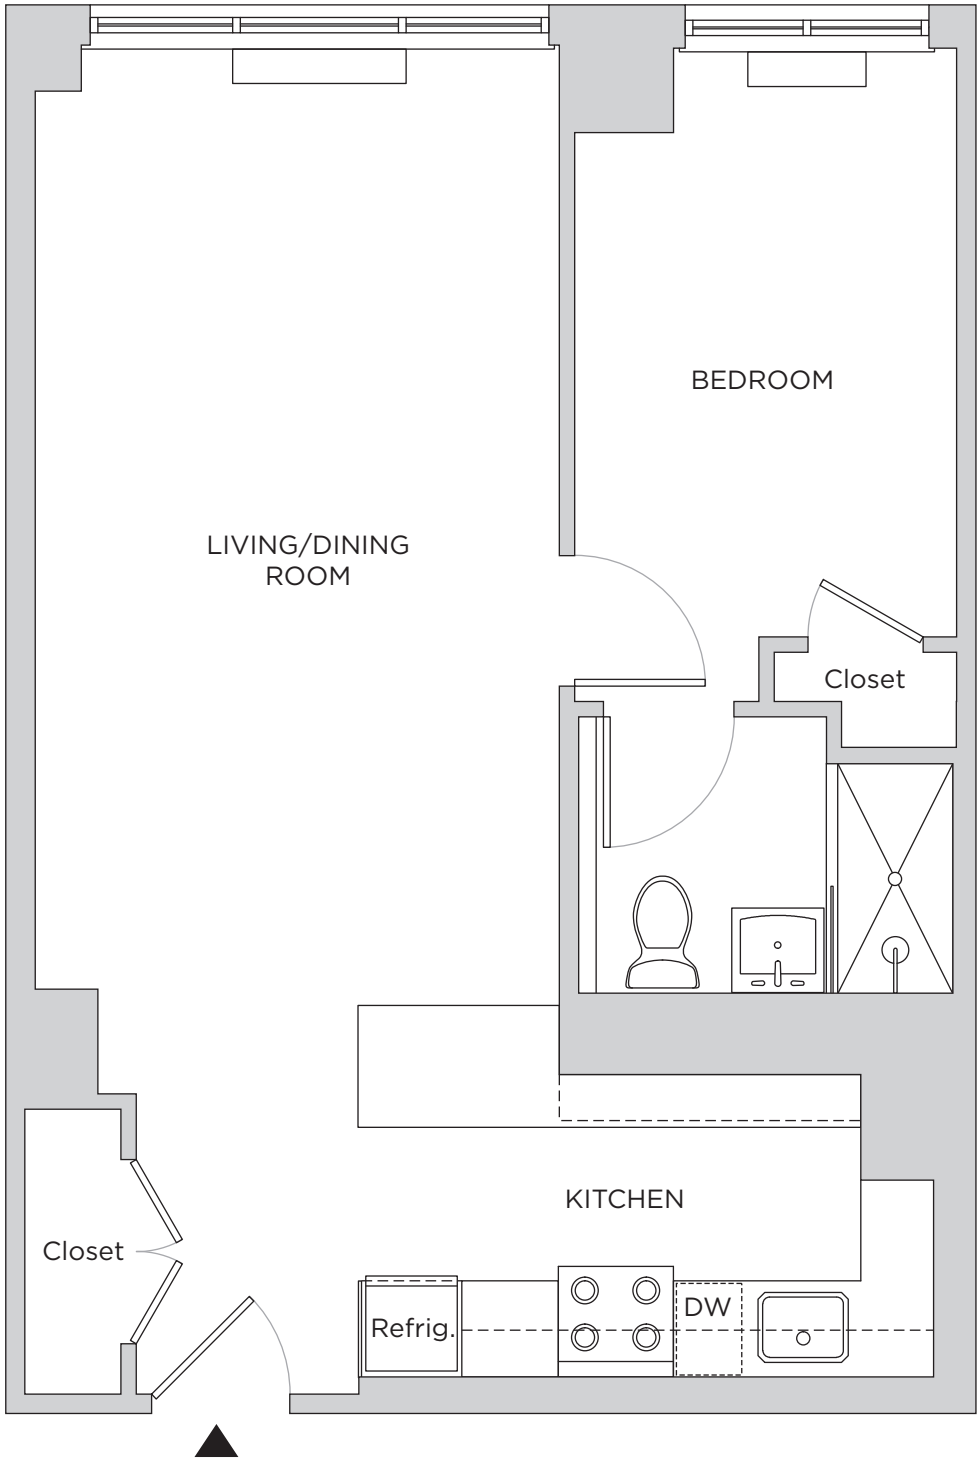

RESIDENCE 9C

1 BEDROOM/1 BATHROOM

Size: 586 SF

LANE TOWERS

Redefining Living in Forest Hills

EXCLUSIVE SALES AGENT:
NU-PLACE REALTY

All dimensions are approximate and subject to field variation.
Some floor plan configurations vary slightly on each floor.